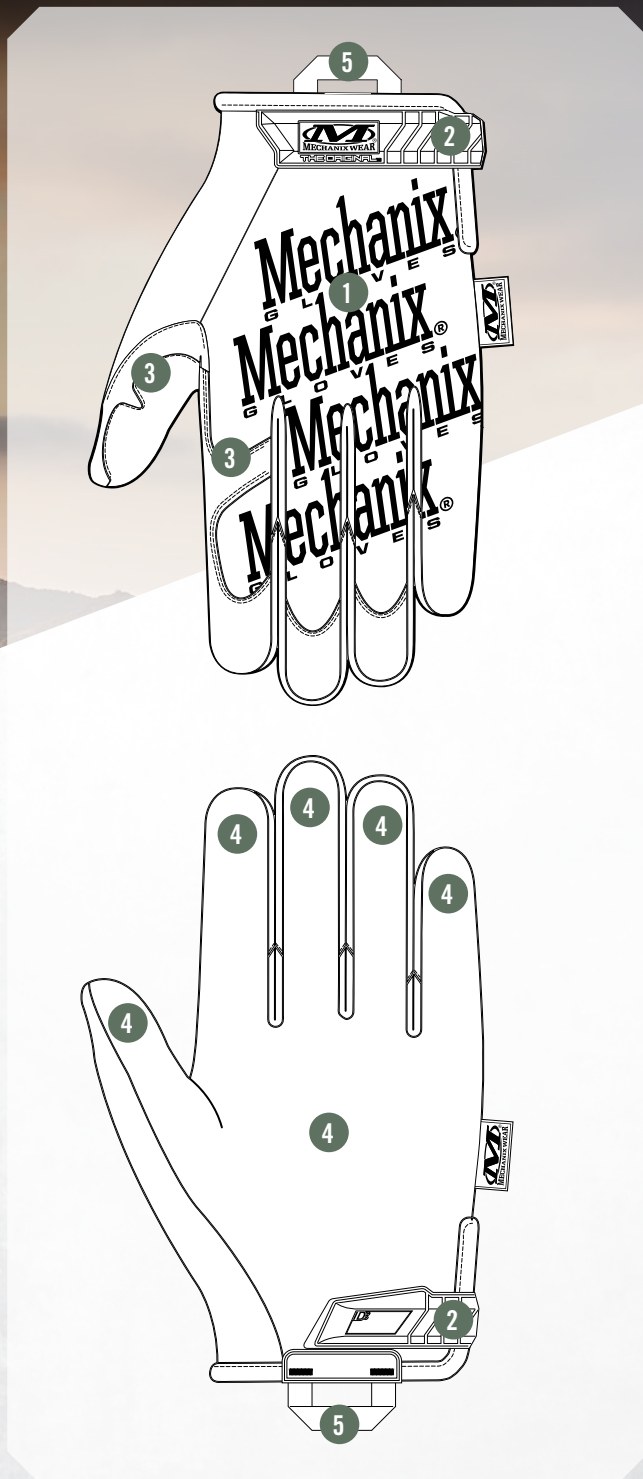

## TACTICAL HAND PROTECTION

The Original<sup>®</sup> tactical glove revolutionized the hand protection industry with its versatility and anatomical design. Rugged 0.8mm synthetic leather infused with touchscreen technology creates the perfect blend of dexterity and durability. Breathable TrekDry<sup>®</sup> conforms to the back of your hands to help keep you cool and comfortable in the field. The Original delivers unmatched fit, feel and functionality so you can focus on what lies down range.

### FEATURES

- 1 Form-fitting TrekDry<sup>®</sup> helps keep your hands cool and comfortable.
- 2 Adjustable Thermoplastic Rubber (TPR) wrist closures create a secure fit.
- 3 Reinforced thumb and index finger improve durability.
- 4 Touchscreen capable synthetic leather provides the perfect blend of dexterity and durability.
- 5 Nylon carrier loops for storage.
- 6 Machine washable.